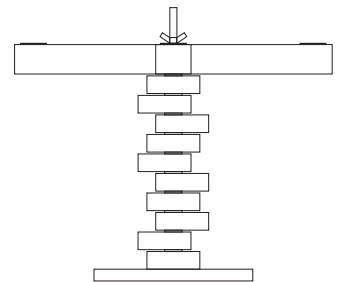

A2

SPIN / CANDELABRA

A2 / A2 designers AB
Grännavägen 24, 561 34 Huskvarna
P.O. Box 264, 561 23 Huskvarna, Sweden
+46 36 38 71 54
a2@a2designers.se, www.a2designers.se

SPIN / CANDELABRA

Spin is a both creative and interactive candlestick for four candles. Each part can be rotated individually to create a structured or a more irregular sculptural object. Just release the wing nut a bit and make your very own version of the Spin candelabra.

DESIGN Sara Larsson

MATERIALS painted MDF and steel

COLOUR white or black

DIMENSIONS W 27 x D 27 x H 25 cm

MADE IN SMÅLAND, SWEDEN